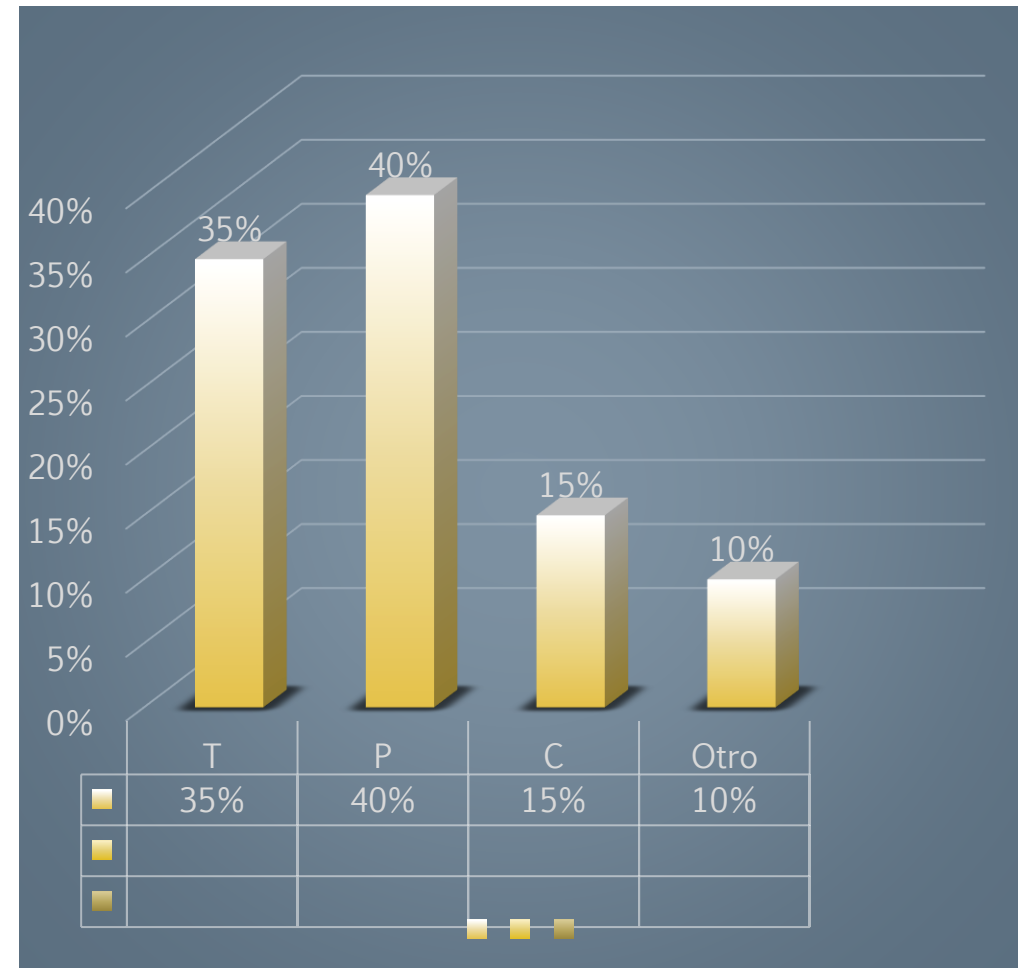

Crecimiento Recurrente Membresía Iglesias Cristianas En EEUU.

- › 7,000 Iglesias en Registro.
- › 12 Emisoras de Radio
- › 5 Emisoras de TV
- › 14,500 Pastores y Obreros en Registro
- › 28,000 Pequeños negocios
- › Más de 2,500 negocios medianos y grandes
- › Además Miles de Profesionales Médicos,
- › Abogados, Ingenieros, Maestros y otros.